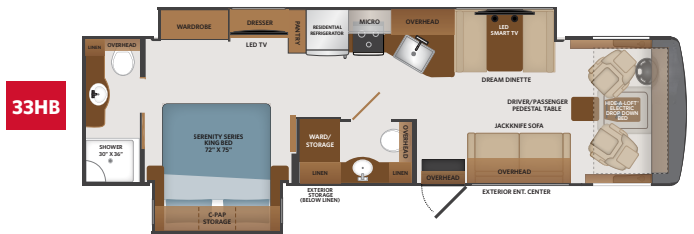

AVAILABLE OPTIONS

- Double Door Dometic 8 cu. Ft³ LP Refrigerator
- Washer / Dryer All-In-One Combo
- Stackable Washer & Dryer (n/a on 36Y)
- Manual Theater Seating
- AVS (Advanced Vehicle Safety)
- Collision Mitigation
- Booth Dinette (36Y only)
- Power Driver's Seat
- King Stationary Satellite Universal System
- Roof Vent Covers
- Sumo Springs®
- Steering Stabilizer System
- Liquid Spring Suspension
- Dual Glazed Windows

CHASSIS

MODEL	32RW	33HB	34MB	36Y
Wheelbase	228"	228"	242"	252"
Front GAWR (lbs)	8,000	8,000	8,000	9,000
Rear GAWR (lbs)	15,000	15,000	15,000	17,500
GCWR (lbs)	26,000	26,000	26,000	30,000
Hitch Rating Weight (lbs)	8,000	8,000	8,000	8,000
Tongue Weight (lbs)	800	800	800	800
Fuel Capacity (gal)	80	80	80	80

DIMENSIONS & CAPACITIES

MODEL	32RW	33HB	34MB	36Y
Overall Length	34' 6"	35' 0"	35' 6"	38' 11"
Overall Height	12' 10"	12' 10"	12' 10"	12' 10"
Overall Width*	100"	100"	100"	100"
Interior Height*	82"	82"	82"	82"
Interior Width*	96"	96"	96"	96"
Patio Awning Width	14'	14'	20'	12'
Interior Storage (cu. ft.)	153	152	128	107
Exterior Storage (cu. ft.)	138	145	134	130
Fresh Water Capacity (gal)	100	100	100	100
Grey Water Capacity (gal)	50	50	50	50
Black Water Capacity (gal)	50	50	50	50

*Overall Width, Interior Height and Interior Width measured with slide-box in.