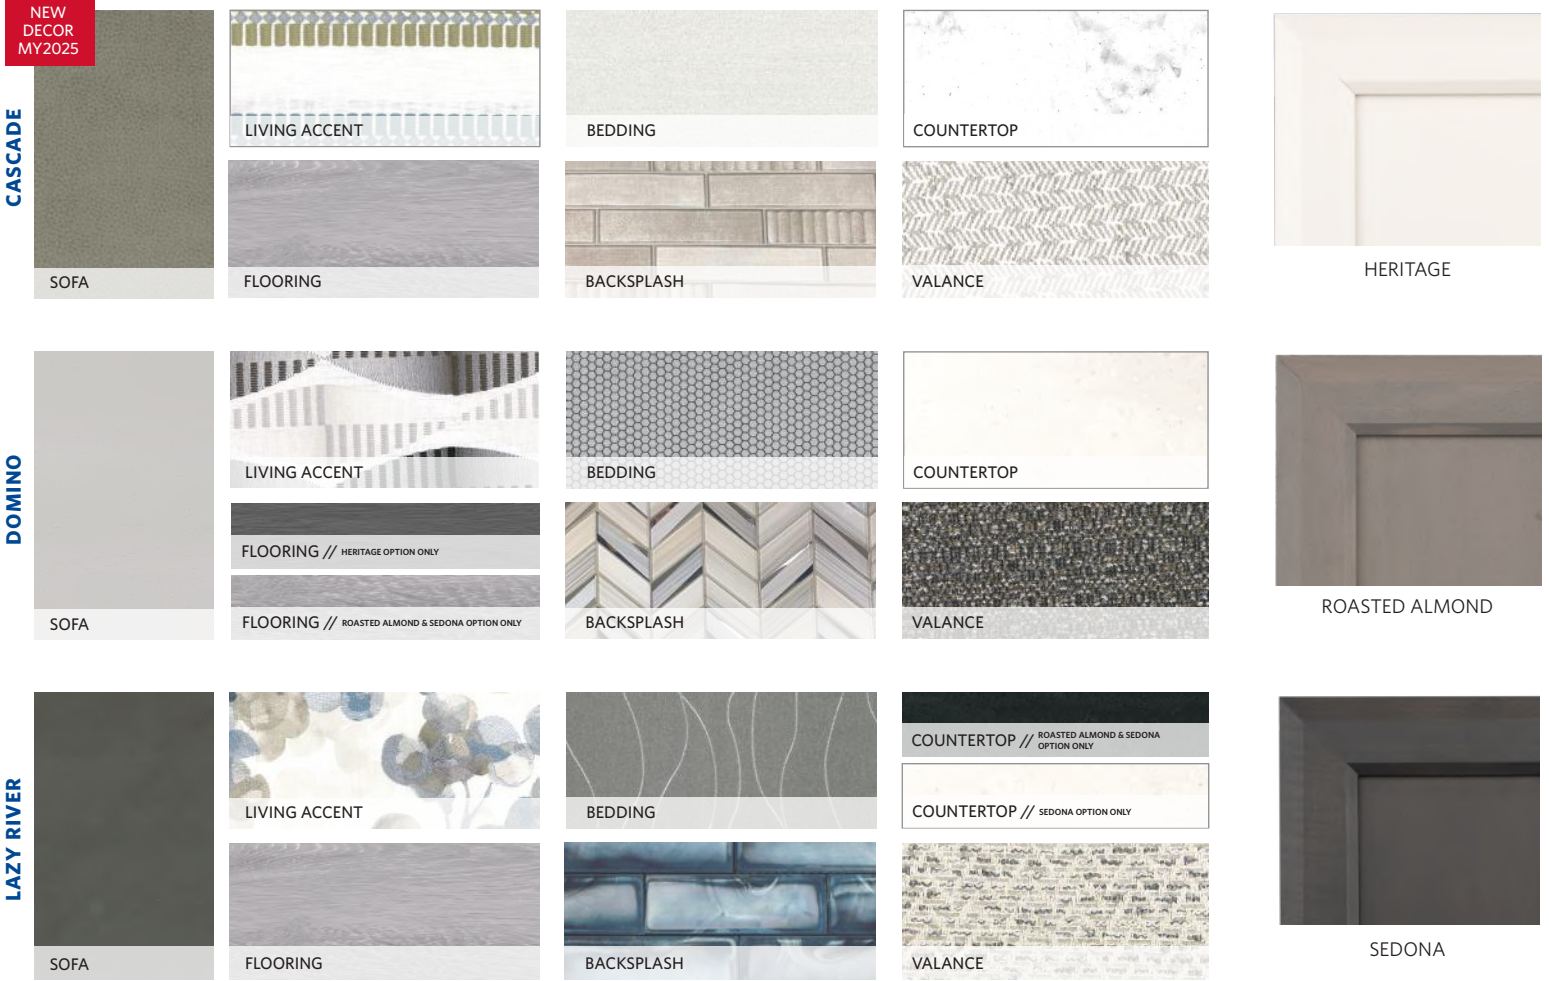

CHASSIS

MODEL	32RW	33HB	34MB	36Y
Wheelbase	228"	228"	242"	252"
Front GAWR (lbs)	8,000	8,000	8,000	9,000
Rear GAWR (lbs)	15,000	15,000	15,000	17,500
GCWR (lbs)	26,000	26,000	26,000	30,000
Hitch Rating Weight (lbs)	8,000	8,000	8,000	8,000
Tongue Weight (lbs)	800	800	800	800
Fuel Capacity (gal)	80	80	80	80

DIMENSIONS & CAPACITIES

MODEL	32RW	33HB	34MB	36Y
Overall Length	34' 6"	35' 0"	35' 6"	38' 11"
Overall Height	12' 10"	12' 10"	12' 10"	12' 10"
Overall Width*	100"	100"	100"	100"
Interior Height*	82"	82"	82"	82"
Interior Width*	96"	96"	96"	96"
Patio Awning Width	14'	14'	20'	12'
Interior Storage (cu. ft.)	153	152	128	107
Exterior Storage (cu. ft.)	138	145	134	130
Fresh Water Capacity (gal)	100	100	100	100
Grey Water Capacity (gal)	50	50	50	50
Black Water Capacity (gal)	50	50	50	50

*Overall Width, Interior Height and Interior Width measured with slide-box in.