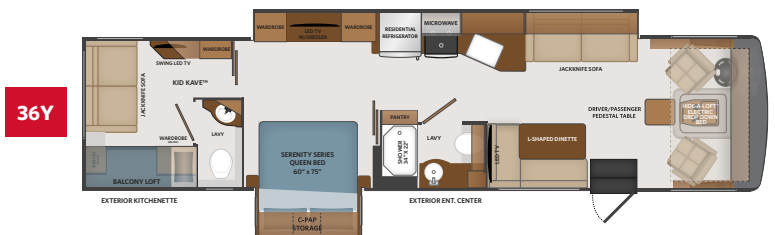

AVAILABLE OPTIONS

- Double Door Dometic 8 cu. Ft³ LP Refrigerator
- Washer / Dryer All-In-One Combo
- Stackable Washer & Dryer (n/a on 36Y)
- Manual Theater Seating
- AVS (Advanced Vehicle Safety)
- Collision Mitigation
- Booth Dinette (36Y only)
- Power Driver's Seat
- King Stationary Satellite Universal System
- Roof Vent Covers
- Sumo Springs®
- Steering Stabilizer System
- Liquid Spring Suspension
- Dual Glazed Windows

CHASSIS

MODEL	32RW	33HB	34MB	36Y
Wheelbase	228"	228"	242"	252"
Front GAWR (lbs)	8,000	8,000	8,000	9,000
Rear GAWR (lbs)	15,000	15,000	15,000	17,500
GCWR (lbs)	26,000	26,000	26,000	30,000
Hitch Rating Weight (lbs)	8,000	8,000	8,000	8,000
Tongue Weight (lbs)	800	800	800	800
Fuel Capacity (gal)	80	80	80	80

DIMENSIONS & CAPACITIES

MODEL	32RW	33HB	34MB	36Y
Overall Length	34' 6"	35' 0"	35' 6"	38' 11"
Overall Height	12' 10"	12' 10"	12' 10"	12' 10"
Overall Width*	100"	100"	100"	100"
Interior Height*	82"	82"	82"	82"
Interior Width*	96"	96"	96"	96"
Patio Awning Width	14'	14'	20'	12'
Interior Storage (cu. ft.)	153	152	128	107
Exterior Storage (cu. ft.)	138	145	134	130
Fresh Water Capacity (gal)	100	100	100	100
Grey Water Capacity (gal)	50	50	50	50
Black Water Capacity (gal)	50	50	50	50

*Overall Width, Interior Height and Interior Width measured with slide-box in.