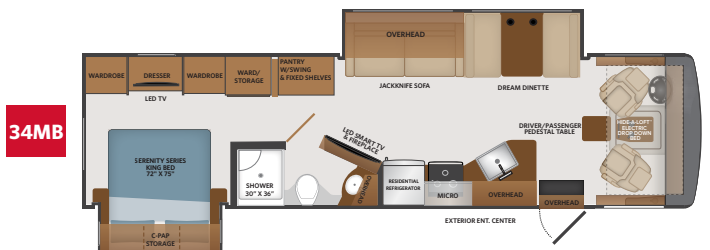

AVAILABLE OPTIONS

- Double Door Dometic 8 cu. Ft³ LP Refrigerator
- Washer / Dryer All-In-One Combo
- Stackable Washer & Dryer (n/a on 36Y)
- Manual Theater Seating
- AVS (Advanced Vehicle Safety)
- Collision Mitigation
- Booth Dinette (36Y only)
- Power Driver's Seat
- King Stationary Satellite Universal System
- Roof Vent Covers
- Sumo Springs®
- Steering Stabilizer System
- Liquid Spring Suspension
- Dual Glazed Windows

CHASSIS

MODEL	32RW	33HB	34MB	36Y
Wheelbase	228"	228"	242"	252"
Front GAWR (lbs)	8,000	8,000	8,000	9,000
Rear GAWR (lbs)	15,000	15,000	15,000	17,500
GCWR (lbs)	26,000	26,000	26,000	30,000
Hitch Rating Weight (lbs)	8,000	8,000	8,000	8,000
Tongue Weight (lbs)	800	800	800	800
Fuel Capacity (gal)	80	80	80	80

DIMENSIONS & CAPACITIES

MODEL	32RW	33HB	34MB	36Y
Overall Length	34' 6"	35' 0"	35' 6"	38' 11"
Overall Height	12' 10"	12' 10"	12' 10"	12' 10"
Overall Width*	100"	100"	100"	100"
Interior Height*	82"	82"	82"	82"
Interior Width*	96"	96"	96"	96"
Patio Awning Width	14'	14'	20'	12'
Interior Storage (cu. ft.)	153	152	128	107
Exterior Storage (cu. ft.)	138	145	134	130
Fresh Water Capacity (gal)	100	100	100	100
Grey Water Capacity (gal)	50	50	50	50
Black Water Capacity (gal)	50	50	50	50

*Overall Width, Interior Height and Interior Width measured with slide-box in.