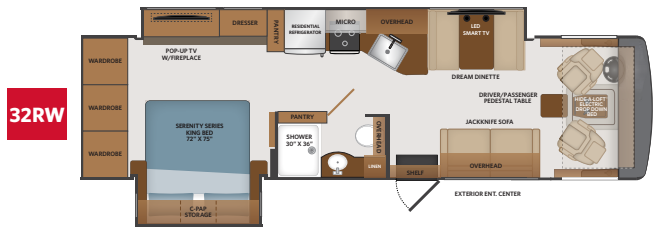

AVAILABLE OPTIONS

- Double Door Dometic 8 cu. Ft³ LP Refrigerator
- Washer / Dryer All-In-One Combo
- Stackable Washer & Dryer (n/a on 36Y)
- Manual Theater Seating
- AVS (Advanced Vehicle Safety)
- Collision Mitigation
- Booth Dinette (36Y only)
- Power Driver's Seat
- King Stationary Satellite Universal System
- Roof Vent Covers
- Sumo Springs®
- Steering Stabilizer System
- Liquid Spring Suspension
- Dual Glazed Windows

CHASSIS

MODEL	32RW	33HB	34MB	36Y
Wheelbase	228"	228"	242"	252"
Front GAWR (lbs)	8,000	8,000	8,000	9,000
Rear GAWR (lbs)	15,000	15,000	15,000	17,500
GCWR (lbs)	26,000	26,000	26,000	30,000
Hitch Rating Weight (lbs)	8,000	8,000	8,000	8,000
Tongue Weight (lbs)	800	800	800	800
Fuel Capacity (gal)	80	80	80	80

DIMENSIONS & CAPACITIES

MODEL	32RW	33HB	34MB	36Y
Overall Length	34' 6"	35' 0"	35' 6"	38' 11"
Overall Height	12' 10"	12' 10"	12' 10"	12' 10"
Overall Width*	100"	100"	100"	100"
Interior Height*	82"	82"	82"	82"
Interior Width*	96"	96"	96"	96"
Patio Awning Width	14'	14'	20'	12'
Interior Storage (cu. ft.)	153	152	128	107
Exterior Storage (cu. ft.)	138	145	134	130
Fresh Water Capacity (gal)	100	100	100	100
Grey Water Capacity (gal)	50	50	50	50
Black Water Capacity (gal)	50	50	50	50

*Overall Width, Interior Height and Interior Width measured with slide-box in.